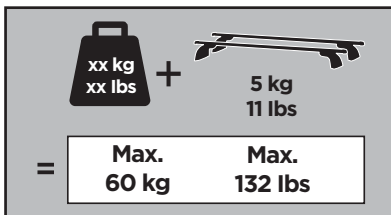

# > Instructions

SUBARU Forester, 5-dr Hatchback, 18-

This kit is only for vehicles with fixpoint mounting.

ISO 11154-E

183172

C. 20180416  
509-3172-01

Bring your life  
thule.com

35 x4