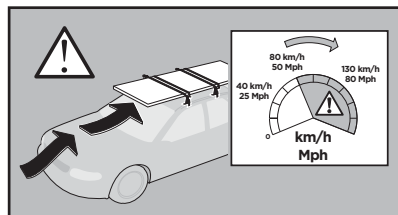

# > Instructions

SUBARU Forester, 5-dr Hatchback, 18-

This kit is only for vehicles with fixpoint mounting.

ISO 11154-E

183172

C. 20180416  
509-3172-01

Bring your life  
thule.com

35 x4